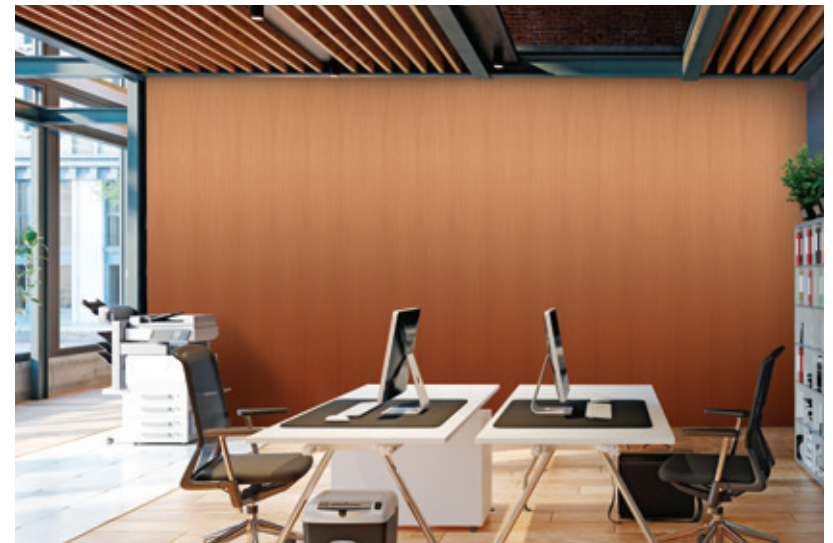

Example featuring L92408 Whirl - Sunset (from Series 9) combined with a high-resolution image of LWHR3033 Maple - Flat Cut wood, printed on white vinyl.

LEFT WALL: L13-1601 Seashore - Caribbean (from Series 13) printed on LWV3038 White Oak - Quarter Cut real veneer. **RIGHT WALL:** and unprinted LWV3038 White Oak - Quarter Cut real veneer.