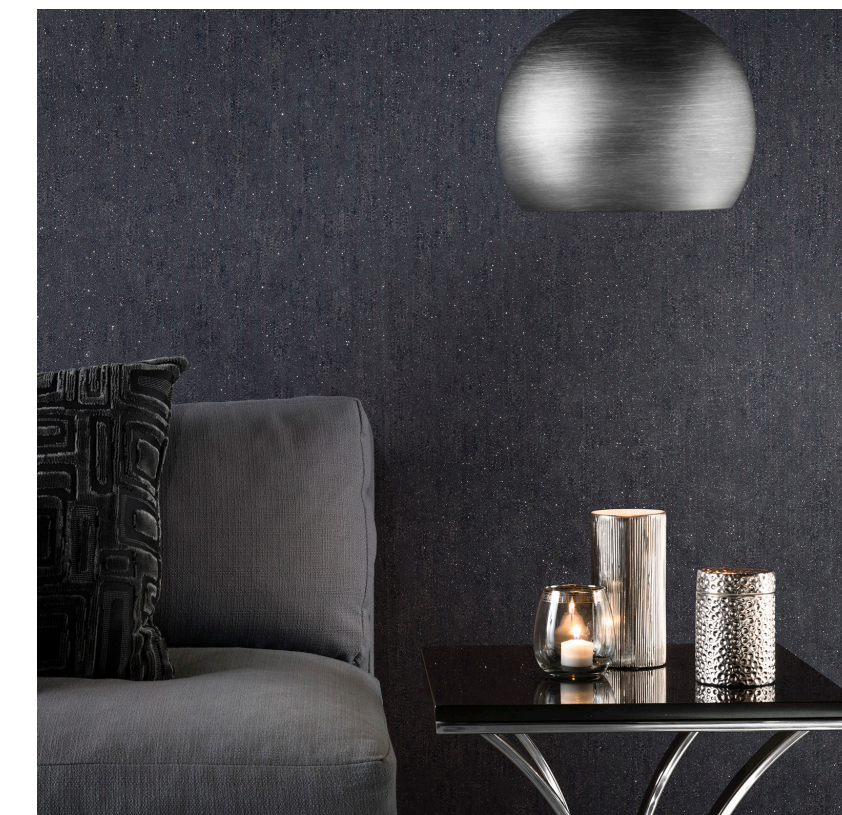

Click for All Colors

Click for Y47087

Click for Y47088

Click for Y47089

Click for Y47090

Click for Meteor Shower

Click for Y47091

Click for Full Product Specs

Click to be Social

Click for all Solutions

| Weight: Type II 20 oz | Width: 54" | Backing: Osnapburg | Match: Reverse Random | Repeat: N/A | Topcoat: Invisicap | Fire Rating: Class A | Passes W-101 Quality Standard for Polymer Coated Fabric Wallcovering | Passes NFPA 286 Corner Burn Test |