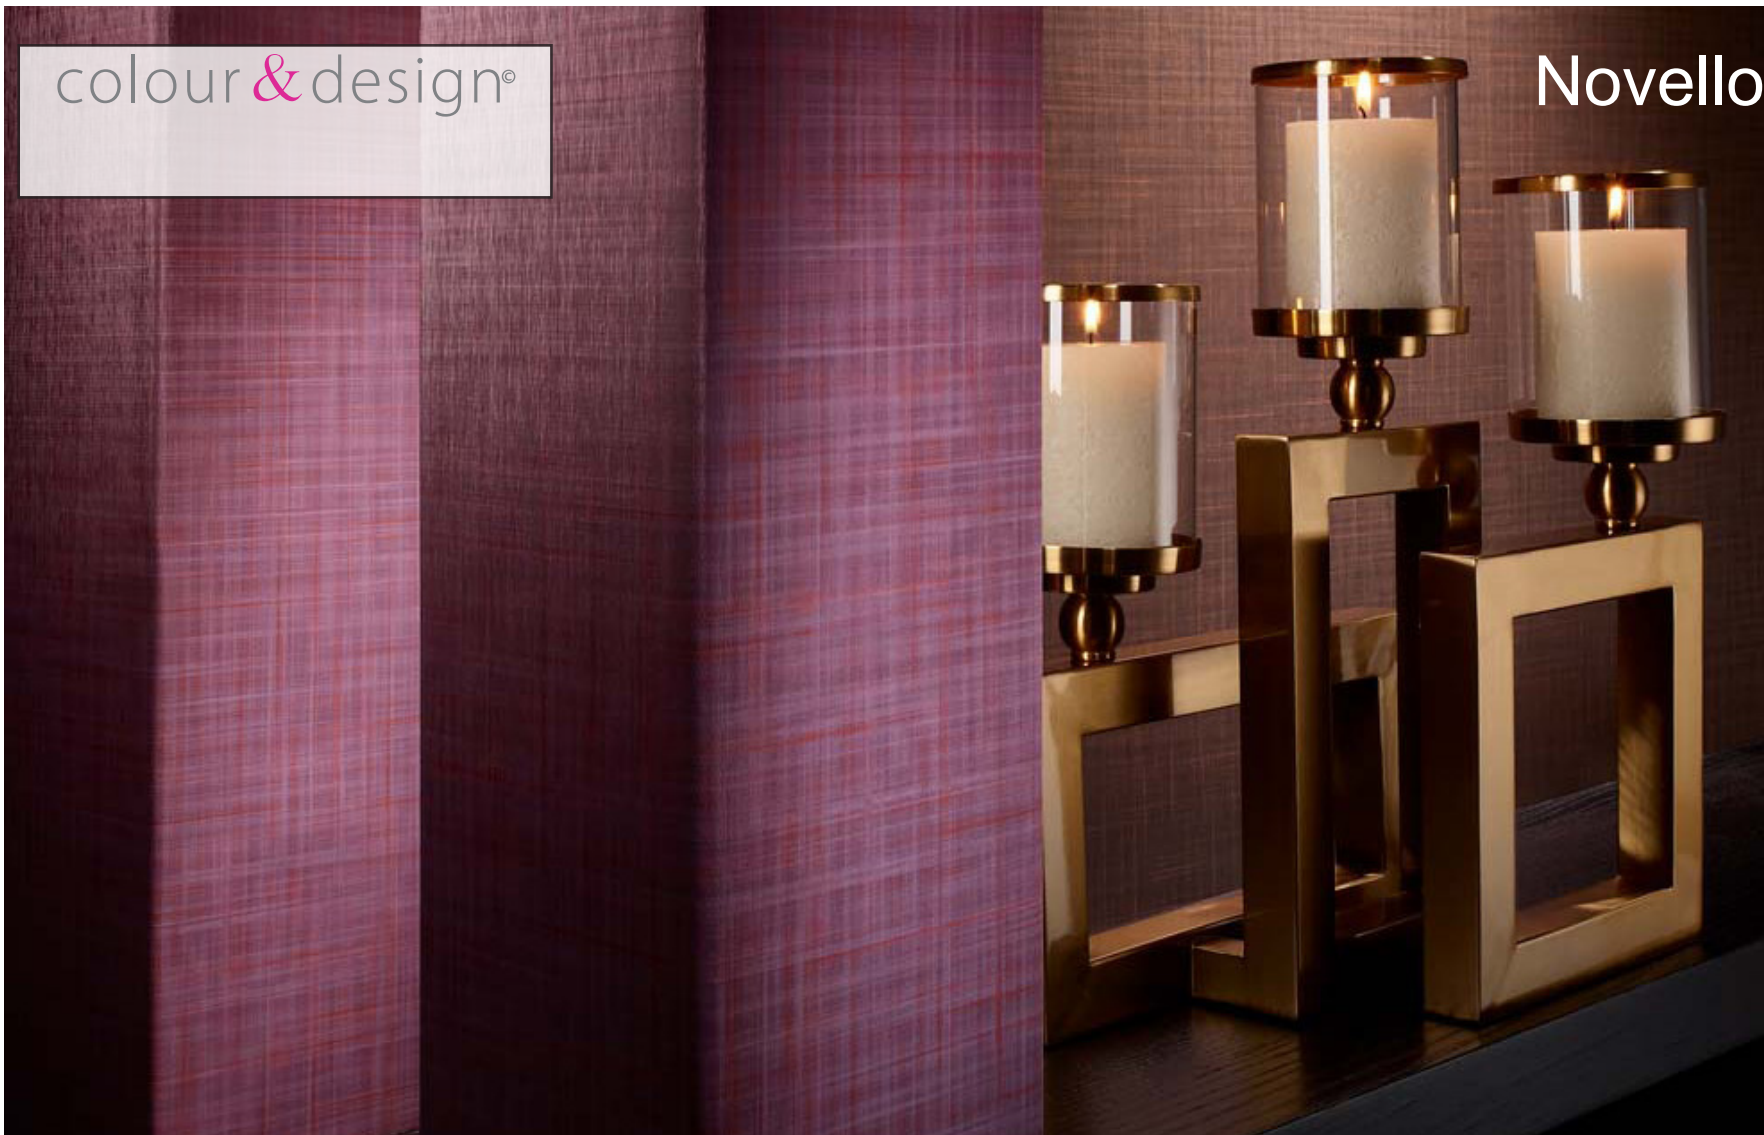

Click for CD2-NOV-01

Click for CD2-NOV-02

Click for CD2-NOV-03

Made in the U.S.A.

Click for All Colors

Weight: Type II 20 oz | Width: 54" | Backing: Osnaburg | Match: Random Reversible | Repeat V 24" x H 27" | Fire Rating: Class A | Passes Class A NFPA 101 Life Safety Code | Passes NFPA 286 Corner Burn Test | Top Coat: Aqua Clear