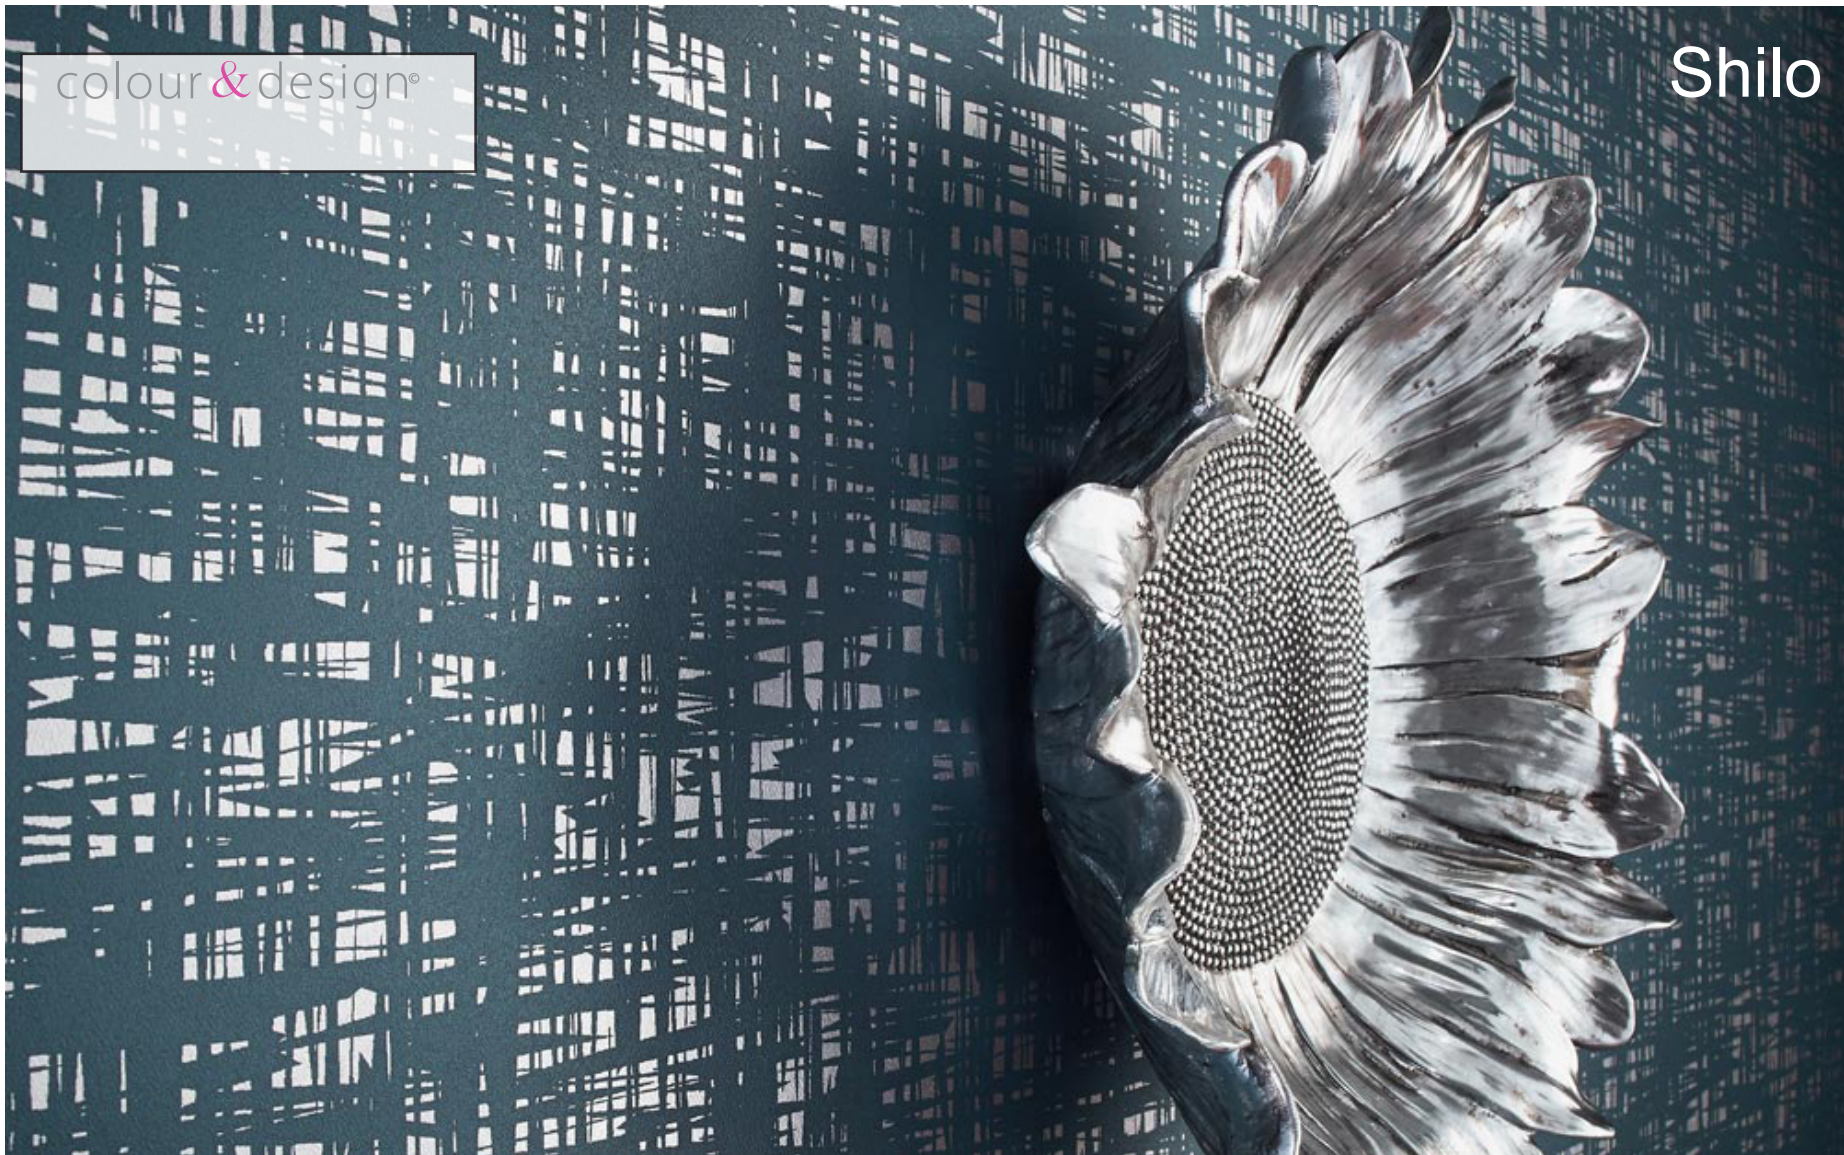

» **CLICK FOR:**
 » **QUOTES**
 » **STOCK CHECK**
 » **SOURCEBOOK**

Click for CD2-SHO-02

Click for CD2-SHO-03

Click for CD2-SHO-08

Click for CD2-SHO-10

Click for CD2-SHO-20

Click for CD2-SHO-21

Click for CD2-SHO-22-25

Made in the U.S.A.

Click for All Colors

Weight: Type II 20 oz | Width: 54" | Backing: Osnapburg | Match: Random Reversible | Top Coat: Aqua Clear |
 Fire Rating: Class A | Passes W-101 Quality Standard for Polymer Coated Fabric Wallcovering | Passes NFPA 286 Corner Burn Test |